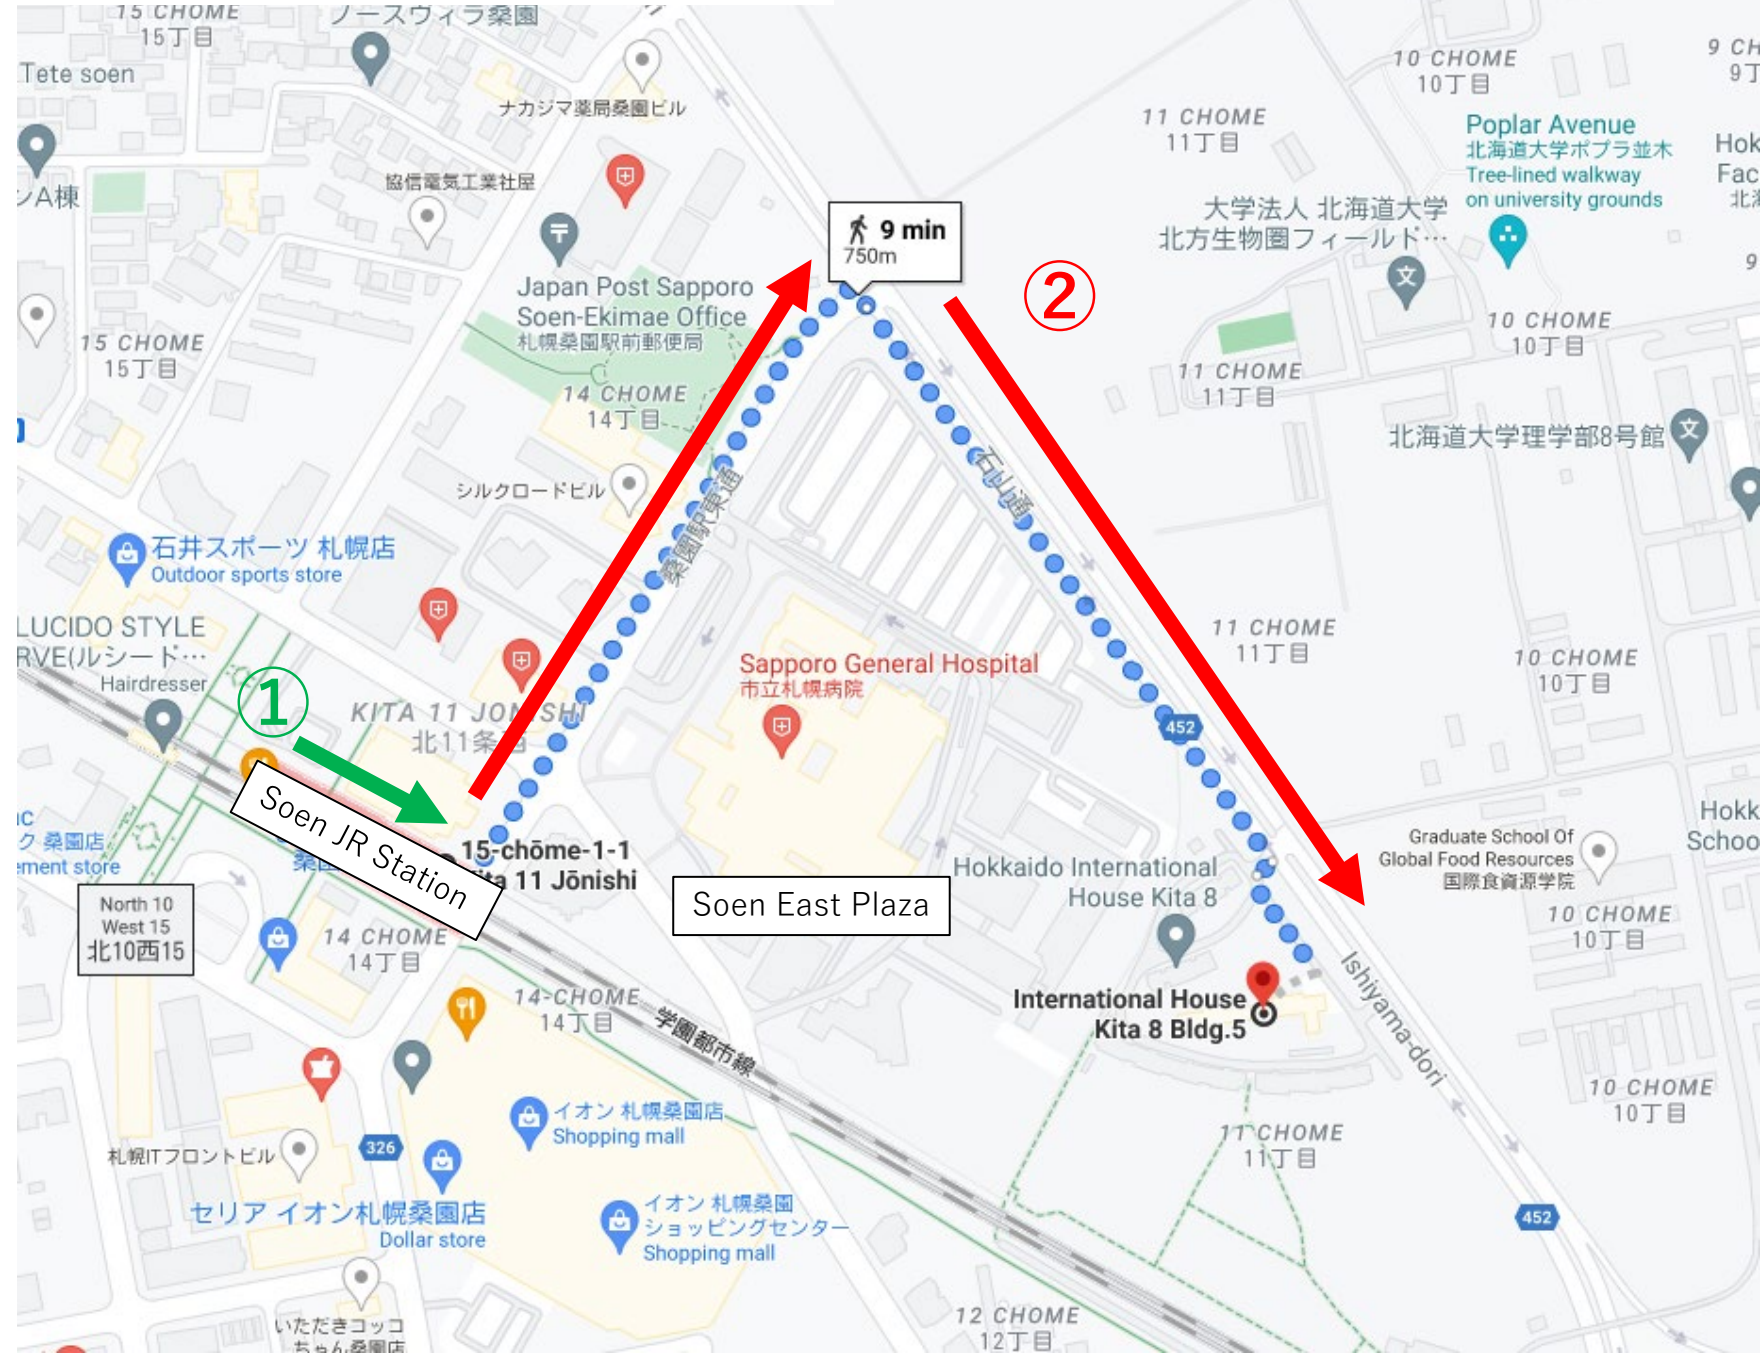

How to access to Hokudai International house kita 8 from Shin Chitose Airport

From New Chitose Airport, take the JR Rapid Airport to Sapporo Station and take the Satsunuma Line (or Gakuentoshi). Please change to the Gakuentoshi Line at Sapporo Station. Depart from platform 1, platform 3, or platform 9. The first station is **Soen Station**, so please get off.

How to access to Hokudai International house kita 8 from Shin Chitose Airport

Please go outside from the east exit of JR Soen Station.

Walk in the direction of arrow ①, Turn left at Souen East Plaza (next to Lawson). Continue straight ahead and turn right at the end.

If you go straight along arrow ②, you will see International House 8 on your right in about 10 minutes. You can apply for dormitory in the manager's room on the 1st floor.

How to access to Hokudai International house kita 8 from Shin Chitose Airport

If you want to ride on a taxi, please show the driver the address below.

〒060-0808 札幌市北区北8条西11丁目1-3
インタナショナルハウス北8条